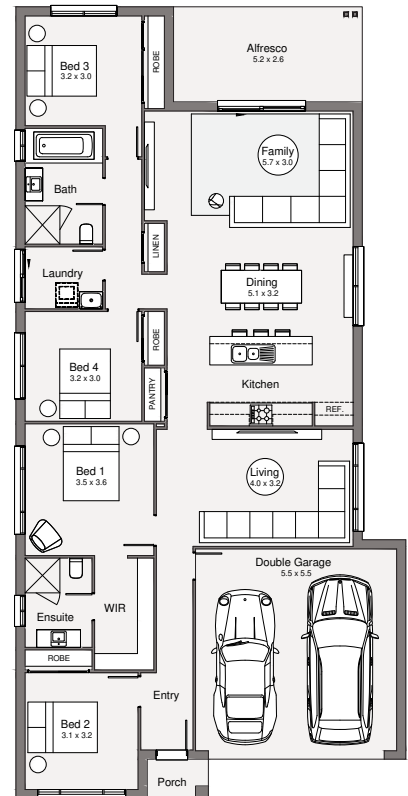

HEREFORD HILL
• LOCHINVAR •

HOME SIZE: 207.6m²

LAND SIZE: 706.5m²

4 | 2 | 2 | 2

\$804,840*

FIXED PRICE

PALM 22 CARLTON FACADE

Lot 1725 Caputar Way, Lochinvar
Land Reg. Q2 2025

UPGRADES INCLUDED

- **\$55,000 Home Time Promotion (already applied)**
- 7 Star Basix
- 2600mm Ceiling Heights to Ground Floor
- Aspire Signature Pack
- Fully ducted air conditioning
- Site Costs
- Solar
- Hybrid Frame
- 20mm Stone benchtops to kitchen
- 900mm Smeg oven
- 900mm Smeg gas cooktop or 900mm Smeg electric cooktop (only available if gas is not available to property)
- 900mm Smeg glass canopy rangehood
- Smeg Freestanding Dishwasher
- And much, much more...