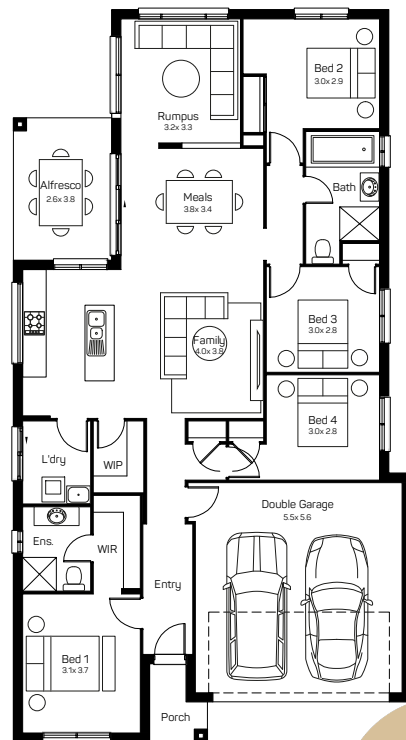

SAVE
$50K

*Facade image may depict features not included in the package prices shown such as render, tiling, lighting, roof covering, timber decking and landscaping. Plans are subject to approval by the Principal Developer and Local Authorities. Domaine Homes NSW reserves the right to withdraw or alter this package at any time without notice. Allowance for site costs included. Pricing is subject to change without notice. Domaine Homes NSW is not the owner of the land and is not responsible for final site dimensions or registration times. All information given at this time is believed to be correct.