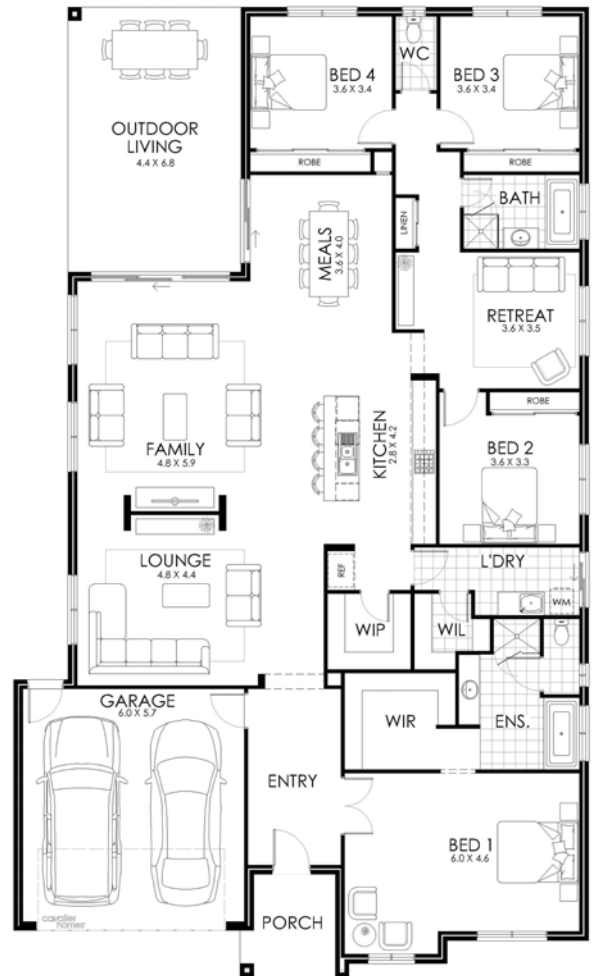

BONDI 36

House & Land Package

\$865,292*

Lot 515 Herdsman Road
Lochinvar NSW Australia

Lot Size: 702m²

House Size: 334.44m²

List of Inclusions:

- Lifestyle Plus inclusions
- Earthworks for site fall of up to 300mm.
- Colorbond steel roof
- Ducted Heating & Cooling
- 900mm stainless steel appliances
- Carpet & tiles throughout
- Smartstone benchtops with 20mm edge detail
- Concrete paving allowance
- Additional living area
- Sought after estate