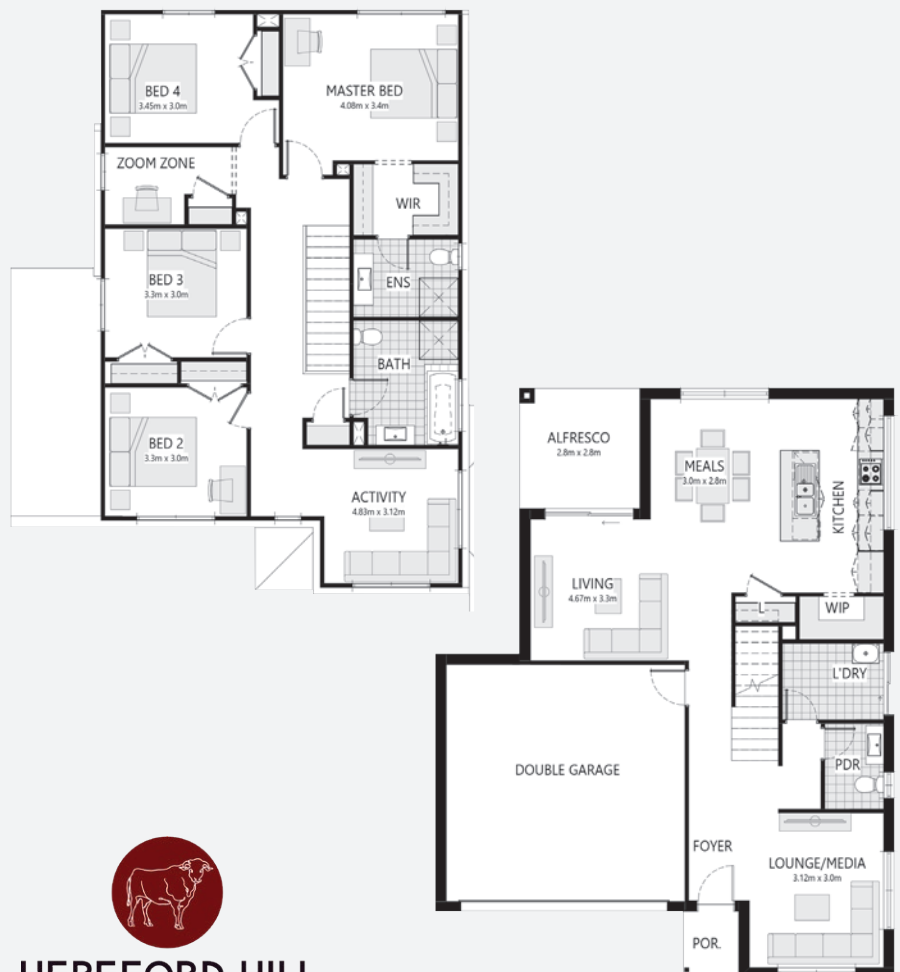

HOUSE & LAND PACKAGES

\$1000 DEPOSIT
Secure your package today

BRONTE 25 CNR with Norwich façade

4 2.5 2

\$867,900

**Lot 1504, Eloura Street
Hereford Hill Estate
Lochinvar, NSW 2321**

**House size¹ 230.0m²
House price \$428,900**

**Land size 617.0m²
Land price \$439,000**

Packages features:

- Floor coverings throughout
- R2.0 wall & R3.5 ceiling insulation
- Rinnai 26L continuous flow gas hot water system
- Taubmans 3-coat paint
- Colorbond® sectional garage door
- Westinghouse 600mm S.S. gas cooktop
- Westinghouse 600mm S.S. oven
- Soft-closers to kitchen cabinetry
- Overhead cupboards & bulkheads to kitchen as per design
- Fully tiled splashback to underside of overhead cupboards
- Clark round freestanding bath
- Oyster light fittings throughout including porch and alfresco area
- Tiled roof with sarking
- NBN fibre-optic cable to garage hub
- Site costs & service connections
- Plain concrete to porch & alfresco
- Package price protection until July '22
- Grate drain

HEREFORD HILL
• LOCHINVAR •

bellriverhomes.com.au

BELL RIVER

¹Includes garage, alfresco & porch where included. *Images are for illustrative purposes only and may include options not included in price. Please talk to a Bellriver consultant for a full list of inclusions. Package price is based on February 2022 pricelist. Bellriver Homes reserves the right to change specifications & prices without notice.