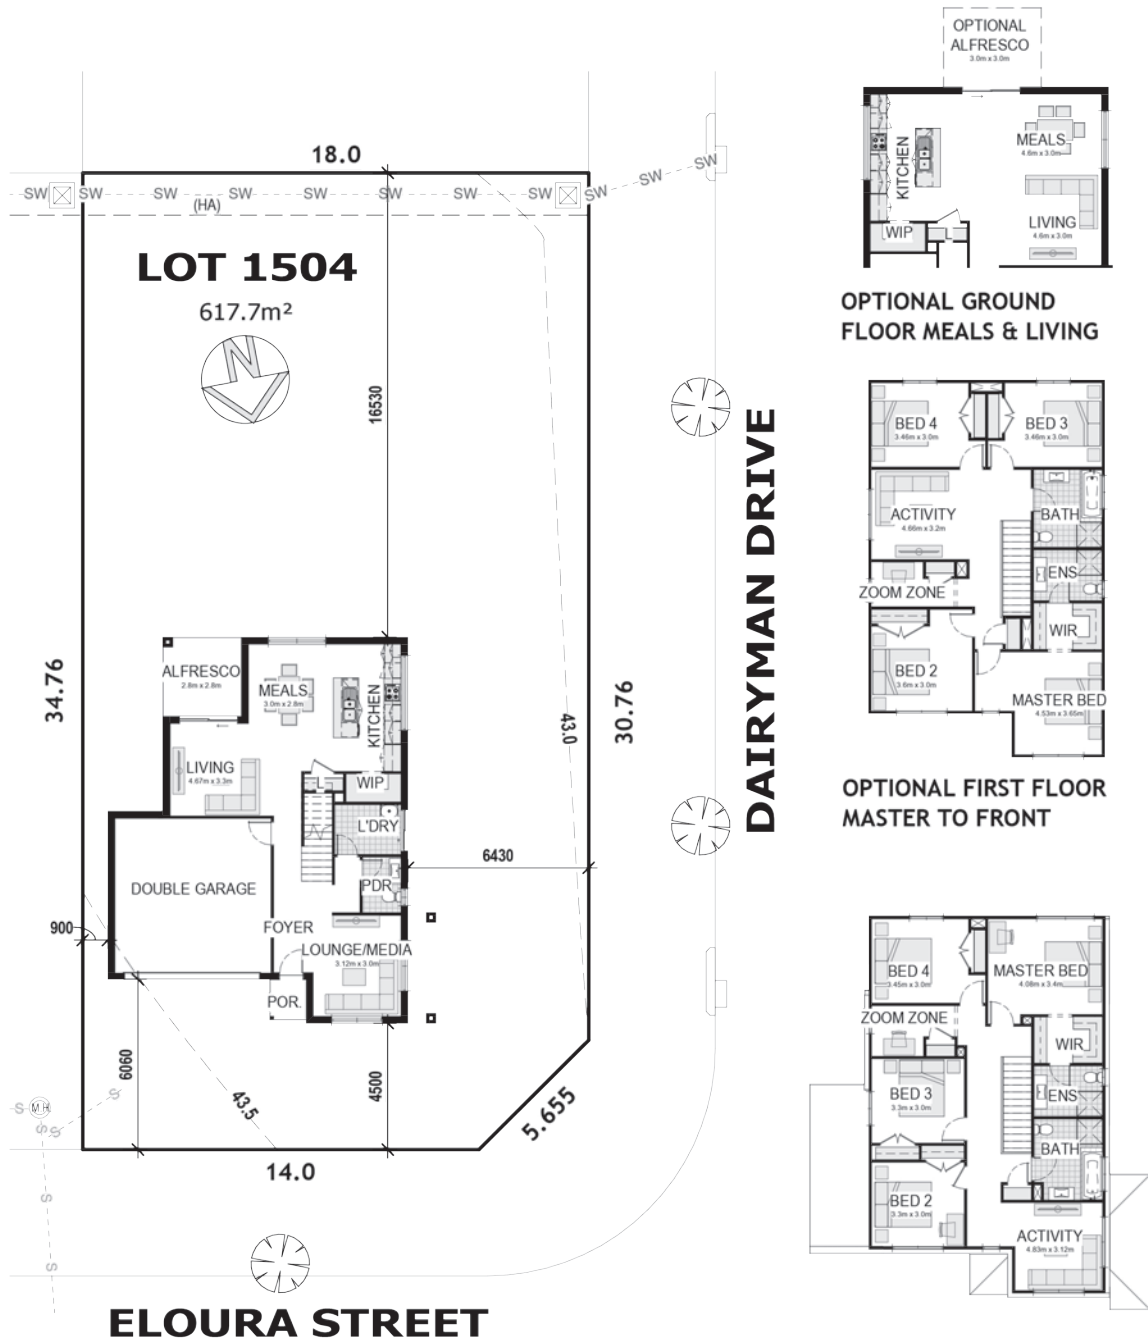

PROPOSED SITING OF YOUR NEW BELLRIVER HOME

GREENFIELD CDC

Note: This is a preliminary siting and is subject to a clear copy of title and approval of the builder.

This siting is subject to developer approval, rescod (state building regulations) and council requirements (if required).

Land siting acceptance:

Sign 1:	Sign 2:	Date:

bellriverhomes.com.au

*Includes garage, alfresco & porch where included. *Images are for illustrative purposes only and may include options not included in price. Please talk to a Bellriver consultant for a full list of inclusions. Package price is based on February 2022 pricelist. Bellriver Homes reserves the right to change specifications & prices without notice.