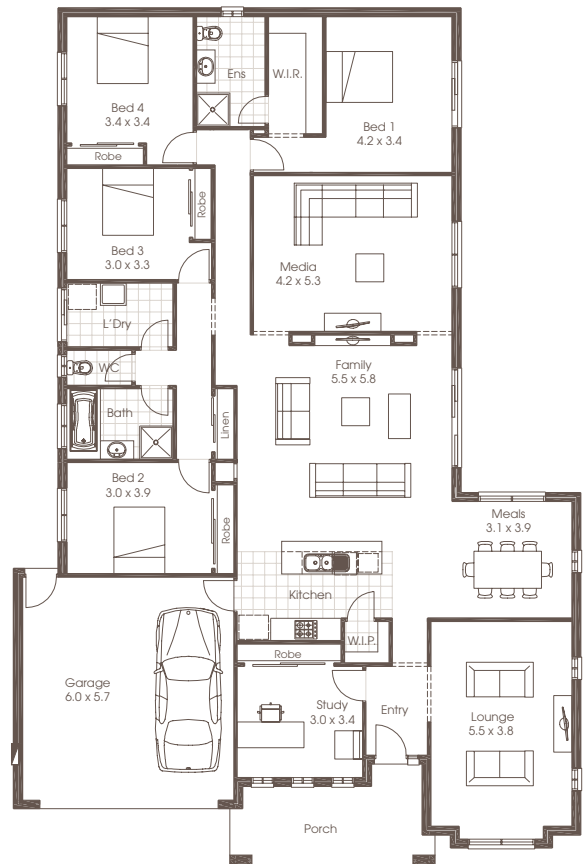

Cambridge 30

HOUSE ONLY PACKAGE

HEREFORD HILL
• LOCHINVAR •

 | 4
  | 2
  | 2

Price

For Further Information

Each office is independently owned and operated. Room sizes shown are approximate only, please refer to final working drawings for actual sizes. Plans are protected by copyright. Prices, inclusions and plans are subject to variation without notice. Display/show home designs and inclusions vary throughout Australia and New Zealand and are provided as a guide only. Please refer to your building contract for the specific design and inclusion details of your new home. *Conditions Apply. Contact us for all information regarding the inclusions. Site allowances subject to soil reports & Engineering report. This information sheet is a guide only.