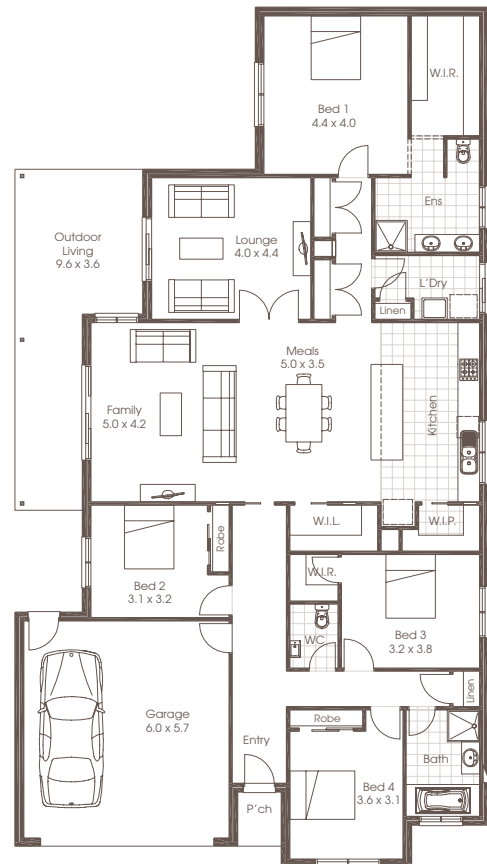

## Duneed 30

### HOUSE ONLY PACKAGE

 | 4
  | 2
  | 2

Price

---

---

For Further Information

---

---

Each office is independently owned and operated. Room sizes shown are approximate only, please refer to final working drawings for actual sizes. Plans are protected by copyright. Prices, inclusions and plans are subject to variation without notice. Display/show home designs and inclusions vary throughout Australia and New Zealand and are provided as a guide only. Please refer to your building contract for the specific design and inclusion details of your new home. \*Conditions Apply. Contact us for all information regarding the inclusions. Site allowances subject to soil reports & Engineering report. This information sheet is a guide only.