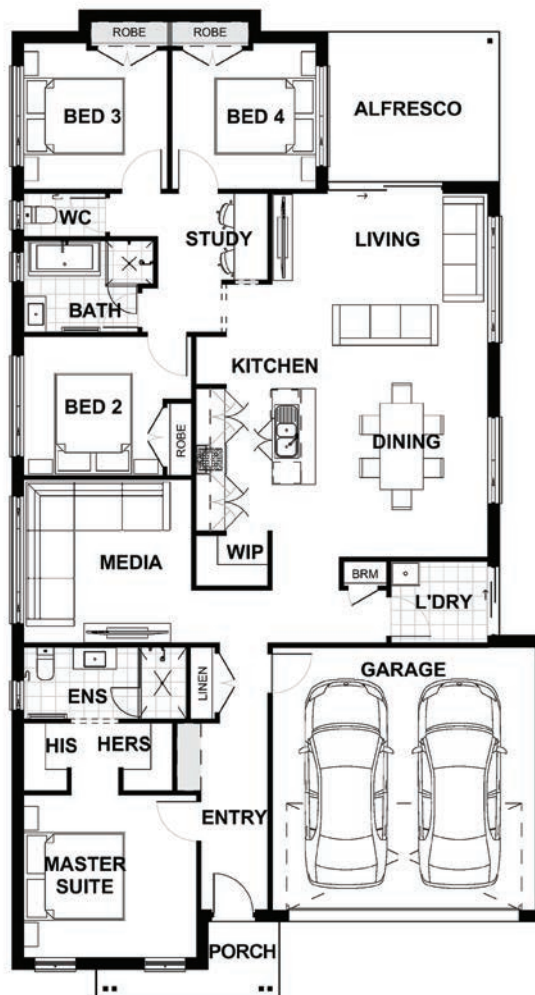

HUNTER HOMES

live WITH HEART 

\$295,780*

MAISON FACADE

Total (sqsq.)	21.99	Width (m)	11.16
Total (m ²)	204.3	Length (m)	20.18

Contact Jackie Wasley
0400 623 852 jackie@hunterhomesnsw.com

Features & Inclusions

- ✓ READY TO LIVE PROMOTION
- ✓ Carpet and Tiles
- ✓ Driveway, Patio & Alfresco Concrete
- ✓ Fujitsu Ducted Air Conditioning
- ✓ Fisher & Paykel Dishwasher, Oven, Cooktop, Washer & Dryer
- ✓ 20mm Stone Bench Tops
- ✓ Soft Close Cabinetry
- ✓ Freestanding Bath
- ✓ Wall Hung Vanities
- ✓ Colorbond Roof
- ✓ Downlights
- ✓ Flyscreens to windows
- ✓ Standard Site costs & BASIX
- ✓ Local Builder/Local Trades